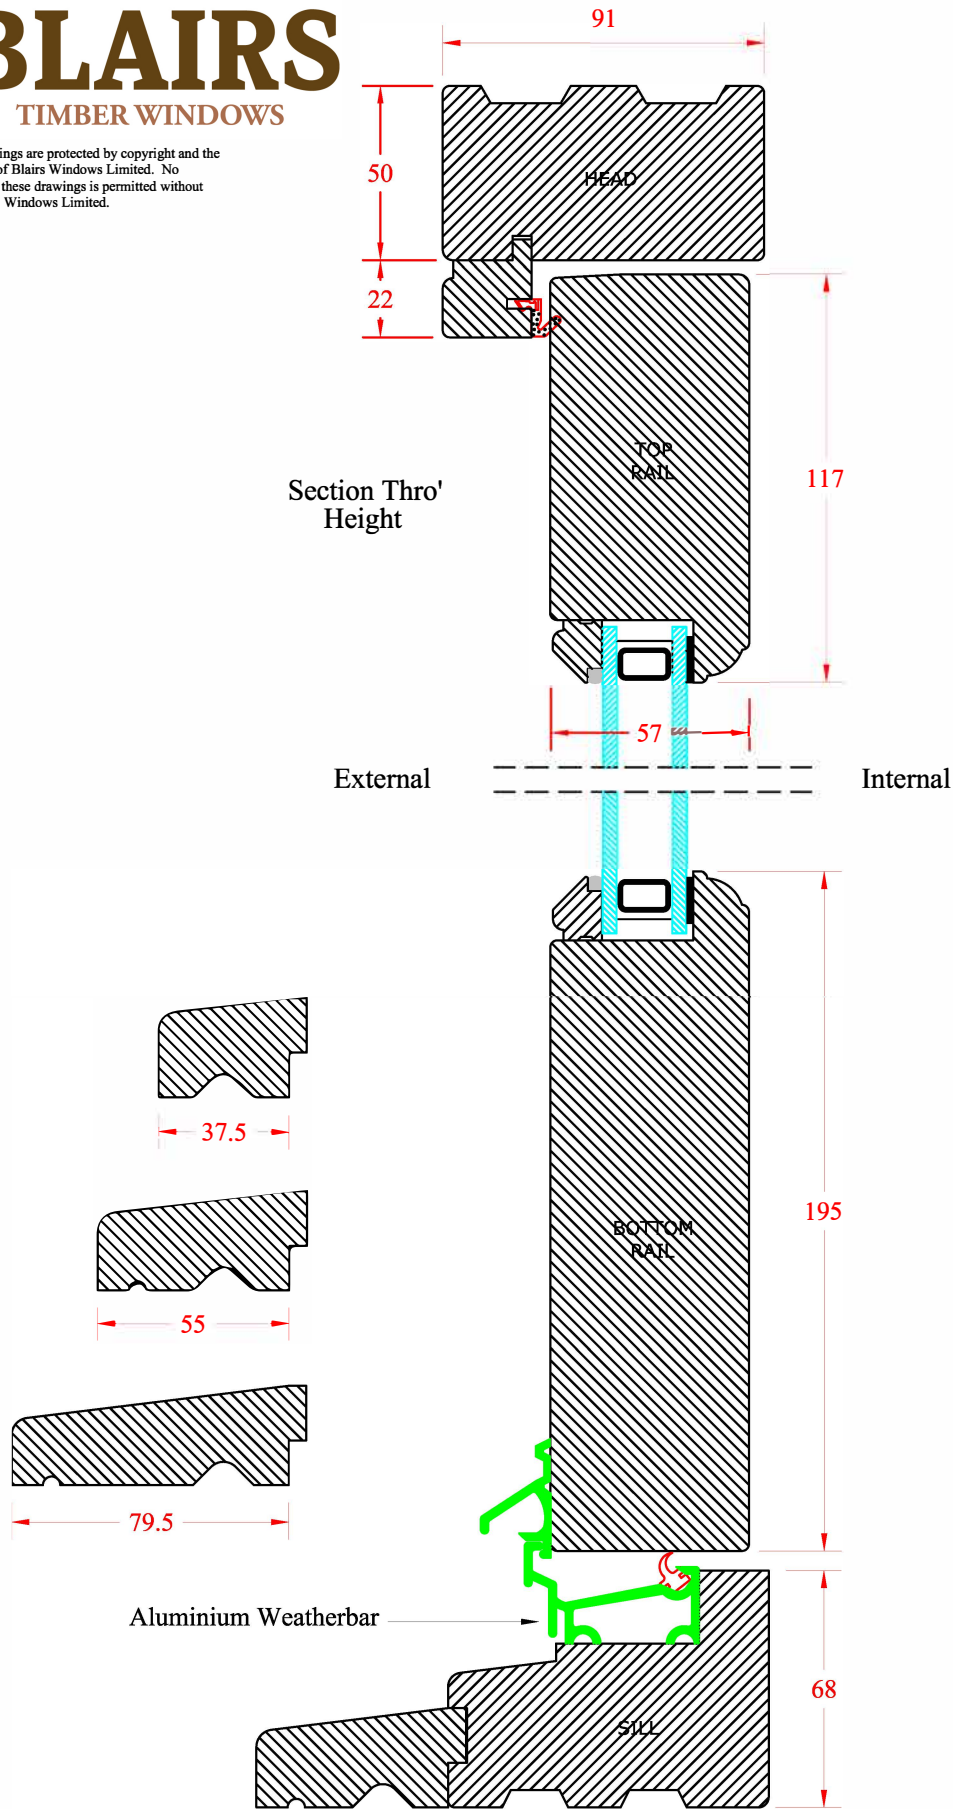

Inward Opening Door Set with Timber Sill

Threshold Detail 1.

Drawing No: BWSD-1541
Date: 21:12:15